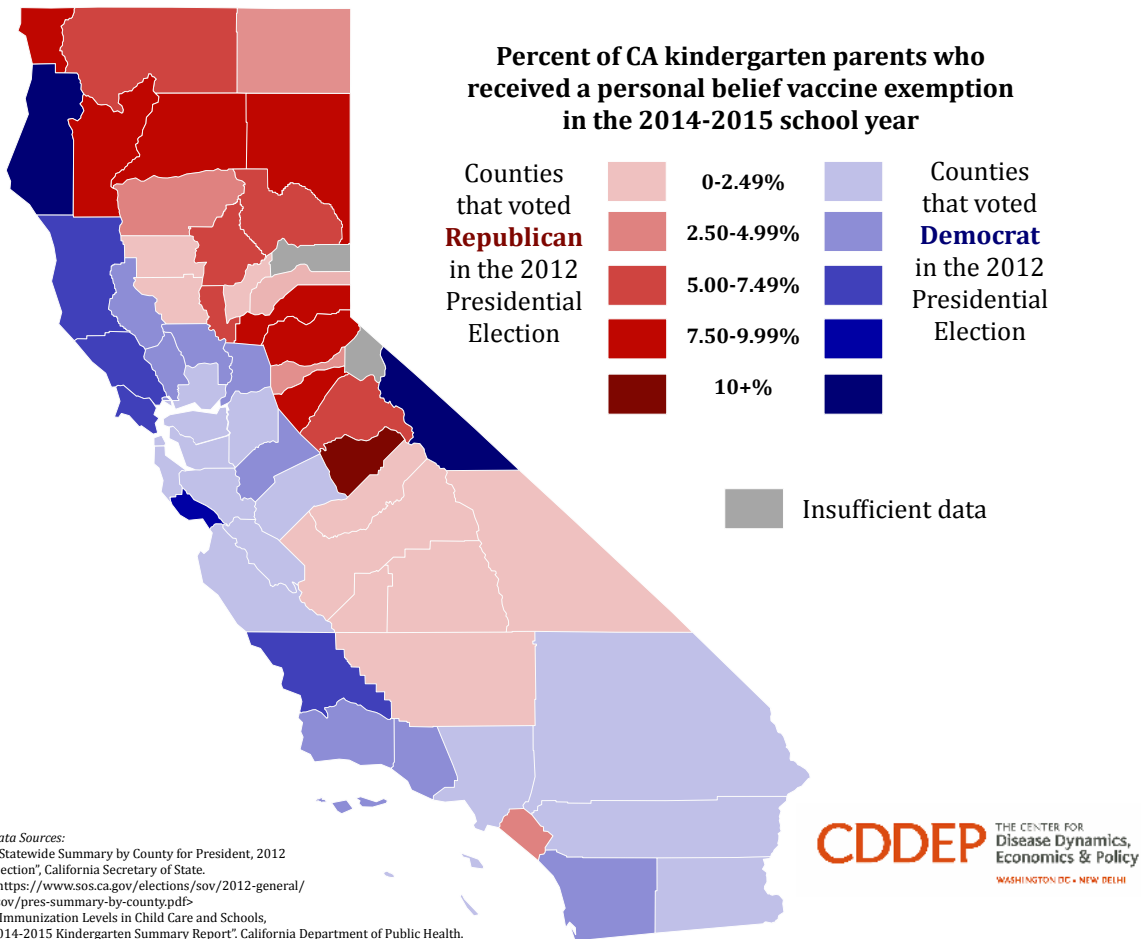

Parents choosing not to vaccinate their children live in both conservative and liberal areas of California

Data Sources:

- "Statewide Summary by County for President, 2012 Election", California Secretary of State.
 <<https://www.sos.ca.gov/elections/sov/2012-general/ssov/pres-summary-by-county.pdf>>
 - "Immunization Levels in Child Care and Schools, 2014-2015 Kindergarten Summary Report". California Department of Public Health.
 <<http://www.cdph.ca.gov/programs/immunize/pages/immunizationlevels.aspx>>